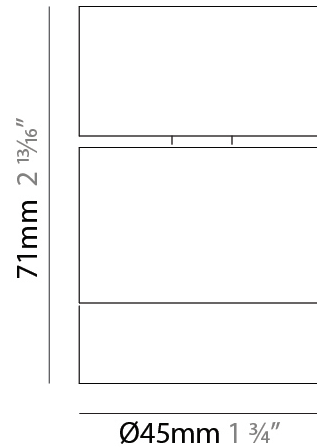

COMPACTO SURFACE

A7200023-

base number   Color   Finish
Temperature   Options

1. To build a product code in our configurator select the specify button on the base model # product page
2. To build a manual product code on this datasheet choose from the options listed below in blue font and add the suffix to the base model #

GENERAL

Series: Compacto
Partner: Letroh
Division: Architectural
Installation: Surface
Product Type: Ceiling Surface
Mounting Location: Ceiling
Light Distribution: Direct

PHYSICAL

Aperture Sizes - Downlights: 1"
Shape: Cylinder
Diameter (mm): 45
Diameter (in): 1 3/4
Height (mm): 71
Height (in): 2 13/16
Weight (kg): 0.15
Diffuser: PMMA - Opal
Fixture Finish: WHI / BLK
Fixture Material: Aluminum

ELECTRICAL

Lamp Type: LED (Zhaga Standard)
Input Wattage (W): 9
Dimming: Tri-Mode (Non-Dimming and Phase Dimming (120Vac only) and 0-10V Dimming)
Driver Included: No
Driver Location: Remote
Driver Type: Constant Current - Universal
Driver Class: Class 2
Input Voltage (V): 120 - 277
Constant Current (MA): 250

LED

Color Temperature (°K): 2700 / 3000
Max. Delivered Lumen (lm): 708 / 750
CRI: >97 CRI
Lamp Life (hrs): 50000

OPTICAL

RATINGS AND CERTIFICATIONS

Certified By: Certified for North American Standards
IP rating: IP20

PROJECT
TYPE
SPECIFIER
QUANTITY
DATE