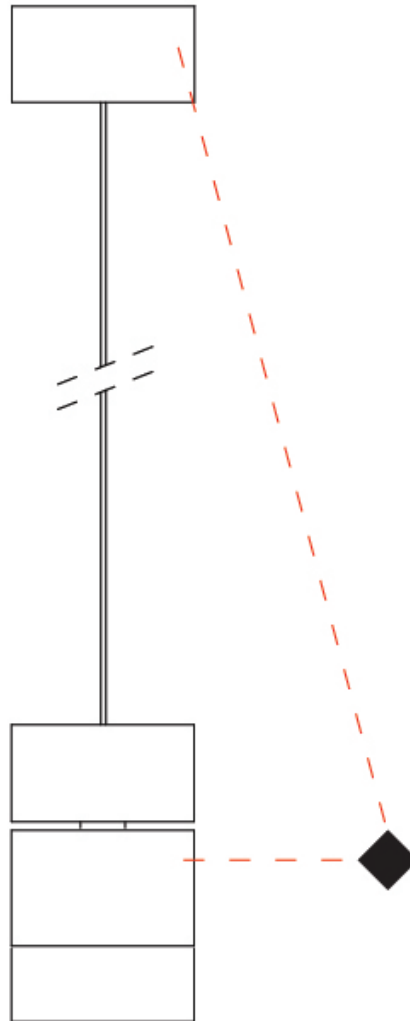

A7100001-

PROJECT
TYPE
SPECIFIER
QUANTITY
DATE

A