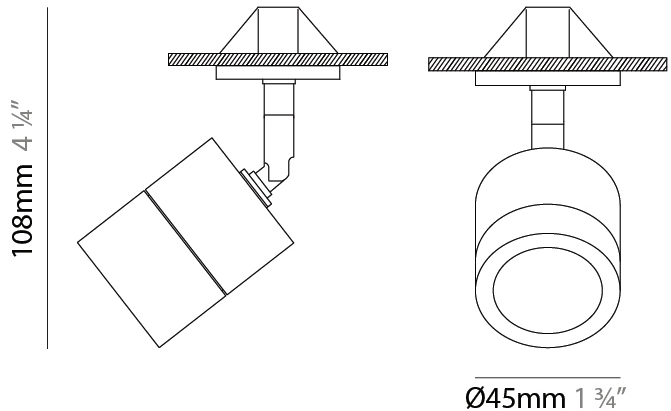

PROJECT	_____
TYPE	_____
SPECIFIER	_____
QUANTITY	_____
DATE	_____

COMPACTO SURFACE

A7200018- -

base number   Color   Finish
Temperature   Options

1. To build a product code in our configurator select the specify button on the base model # product page
2. To build a manual product code on this datasheet choose from the options listed below in blue font and add the suffix to the base model #

GENERAL

Series: Compacto
Partner: Letroh
Division: Architectural
Installation: Surface
Product Type: Spots
Mounting Location: Ceiling
Light Distribution: Adjustable / Downlight

PHYSICAL

Aperture Sizes - Downlights: 1"
Shape: Cylinder
Diameter (mm): 45
Diameter (in): 1 3/4
Height (mm): 108
Height (in): 4 1/4
Weight (kg): 0.17
Fixture Finish: WHI / BLK
Fixture Material: Aluminum

ELECTRICAL

Lamp Type: LED (Zhaga Standard)
Input Wattage (W): 9
Dimming: Tri-Mode (Non-Dimming and Phase Dimming (120Vac only) and 0-10V Dimming)
Driver Included: No
Driver Location: Remote
Driver Type: Constant Current - Universal
Driver Class: Class 2
Input Voltage (V): 120 - 277
Constant Current (MA): 250

LED

Color Temperature (°K): 2700 / 3000
Max. Delivered Lumen (lm): 698 / 740
CRI: >97 CRI
Lamp Life (hrs): 50000

OPTICAL

Optic°: 20 and Honeycomb Lens included
Adjustability: Tilting and rotating

RATINGS AND CERTIFICATIONS

Certified By: Certified for North American Standards
IP rating: IP20