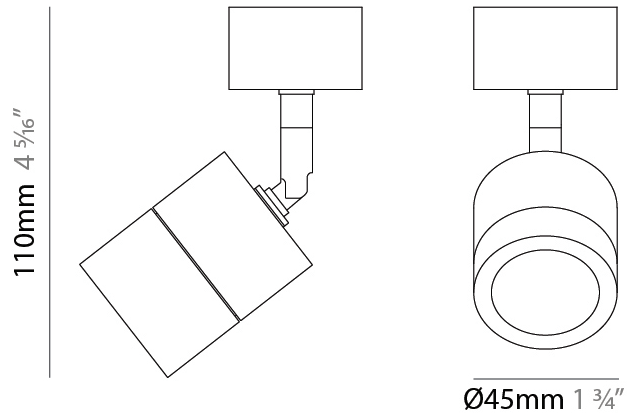

COMPACTO SURFACE

A7200020- -

base number   Color   Finish
Temperature   Options

1. To build a product code in our configurator select the specify button on the base model # product page
2. To build a manual product code on this datasheet choose from the options listed below in blue font and add the suffix to the base model #

GENERAL

Series: Compacto
Partner: Letroh
Division: Architectural
Installation: Surface
Product Type: Spots
Mounting Location: Ceiling
Light Distribution: Adjustable / Downlight

PHYSICAL

Aperture Sizes - Downlights: 1"
Shape: Cylinder
Diameter (mm): 45
Diameter (in): 1 3/4
Height (mm): 110
Height (in): 4 5/16
Weight (kg): 0.16
[Fixture Finish: WHI / BLK](#)
Fixture Material: Aluminum

ELECTRICAL

Lamp Type: LED (Zhaga Standard)
Input Wattage (W): 9
Dimming: Tri-Mode (Non-Dimming and Phase Dimming (120Vac only) and 0-10V Dimming)
Driver Included: No
Driver Location: Remote
Driver Type: Constant Current - Universal
Driver Class: Class 2
Input Voltage (V): 120 - 277
Constant Current (MA): 250

LED

[Color Temperature (°K): 2700 / 3000](#)
Max. Delivered Lumen (lm): 698 / 740
CRI: >97 CRI
Lamp Life (hrs): 50000

OPTICAL

Optic°: 20 and Honeycomb Lens included
Adjustability: Tilting and rotating

RATINGS AND CERTIFICATIONS

Certified By: Certified for North American Standards
IP rating: IP20

PROJECT
TYPE
SPECIFIER
QUANTITY
DATE