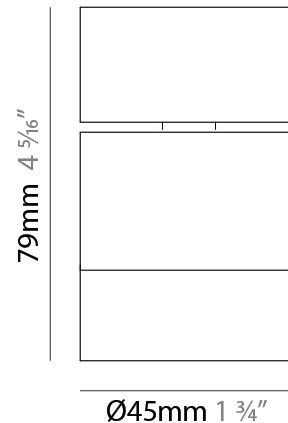

COMPACTO SURFACE

A7200021- -

base number   Color   Finish
Temperature   Options

1. To build a product code in our configurator select the specify button on the base model # product page
2. To build a manual product code on this datasheet choose from the options listed below in blue font and add the suffix to the base model #

GENERAL

Series: Compacto
Partner: Letroh
Division: Architectural
Installation: Surface
Product Type: Ceiling Surface
Mounting Location: Ceiling
Light Distribution: Downlight

PHYSICAL

Aperture Sizes - Downlights: 1"
Shape: Cylinder
Diameter (mm): 45
Diameter (in): 1 3/4
Height (mm): 79
Height (in): 3 1/8
Weight (kg): 0.15
[Fixture Finish: WHI / BLK](#)
Fixture Material: Aluminum

ELECTRICAL

Lamp Type: LED (Zhaga Standard)
Input Wattage (W): 9
Dimming: Tri-Mode (Non-Dimming and Phase Dimming (120Vac only) and 0-10V Dimming)
Driver Included: No
Driver Location: Remote
Driver Type: Constant Current - Universal
Driver Class: Class 2
Input Voltage (V): 120 - 277
Constant Current (MA): 250

LED

[Color Temperature (°K): 2700 / 3000](#)
Max. Delivered Lumen (lm): 728 / 770
CRI: >97 CRI
Lamp Life (hrs): 50000

OPTICAL

Optic°: 20 / 40 / 60
Adjustability: Tilting and rotating

RATINGS AND CERTIFICATIONS

Certified By: Certified for North American Standards
IP rating: IP20

PROJECT _____
TYPE _____
SPECIFIER _____
QUANTITY _____
DATE _____