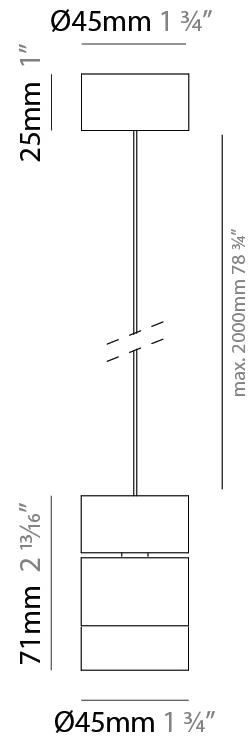

COMPACTO SUSPENSION

A7100003-

base number   Color   Finish
Temperature   Options

1. To build a product code in our configurator select the specify button on the base model # product page
2. To build a manual product code on this datasheet choose from the options listed below in blue font and add the suffix to the base model #

GENERAL

Series: Compacto
Partner: Letroh
Division: Architectural
Installation: Suspension
Product Type: Pendant
Mounting Location: Ceiling
Light Distribution: Direct

PHYSICAL

Shape: Cylinder
Diameter (mm): 45
Diameter (in): 1 3/4
Height (mm): 71
Height (in): 2 13/16
Max. Overall Height (mm): 2071
Max. Overall Height (in): 81 9/16
Weight (kg): 0.26
Diffuser: PMMA - Opal
Fixture Finish: WHI / BLK
Fixture Material: Aluminum
Cable Details: 2000mm/78 3/4" Transparent Cab

ELECTRICAL

Lamp Type: LED (Zhaga Standard)
Input Wattage (W): 9
Dimming: Tri-Mode (Non-Dimming and Phase Dimming (120Vac only) and 0-10V Dimming)
Driver Included: No
Driver Location: Remote
Driver Type: Constant Current - Universal
Driver Class: Class 2
Input Voltage (V): 120 - 277
Constant Current (MA): 250

LED

Color Temperature (°K): 2700 / 3000
Max. Delivered Lumen (lm): 708 / 750
CRI: >97 CRI
Lamp Life (hrs): 50000

OPTICAL

RATINGS AND CERTIFICATIONS

Certified By: Certified for North American Standards
IP rating: IP20

PROJECT
TYPE
SPECIFIER
QUANTITY
DATE