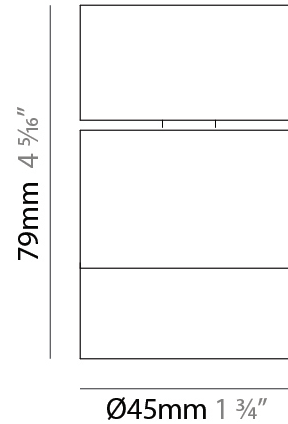

COMPACTO SURFACE

A7200021- -

base number   Color   Finish
Temperature   Options

1. To build a product code in our configurator select the specify button on the base model # product page
2. To build a manual product code on this datasheet choose from the options listed below in blue font and add the suffix to the base model #

GENERAL

Series: Compacto
Partner: Letroh
Division: Architectural
Installation: Surface
Product Type: Ceiling Surface
Mounting Location: Ceiling
Light Distribution: Downlight

PHYSICAL

Aperture Sizes - Downlights: 1"
Shape: Cylinder
Diameter (mm): 45
Diameter (in): 1 3/4
Height (mm): 79
Height (in): 3 1/8
Weight (kg): 0.15
Fixture Finish: WHI / BLK
Fixture Material: Aluminum

ELECTRICAL

Lamp Type: LED (Zhaga Standard)
Input Wattage (W): 9
Dimming: Tri-Mode (Non-Dimming and Phase Dimming (120Vac only) and 0-10V Dimming)
Driver Included: No
Driver Location: Remote
Driver Type: Constant Current - Universal
Driver Class: Class 2
Input Voltage (V): 120 - 277
Constant Current (MA): 250

LED

Color Temperature (°K): 2700 / 3000
Max. Delivered Lumen (lm): 728 / 770
CRI: >97 CRI
Lamp Life (hrs): 50000

OPTICAL

Optic°: 20 / 40 / 60
Adjustability: Tilting and rotating

RATINGS AND CERTIFICATIONS

Certified By: Certified for North American Standards
IP rating: IP20

PROJECT
TYPE
SPECIFIER
QUANTITY
DATE