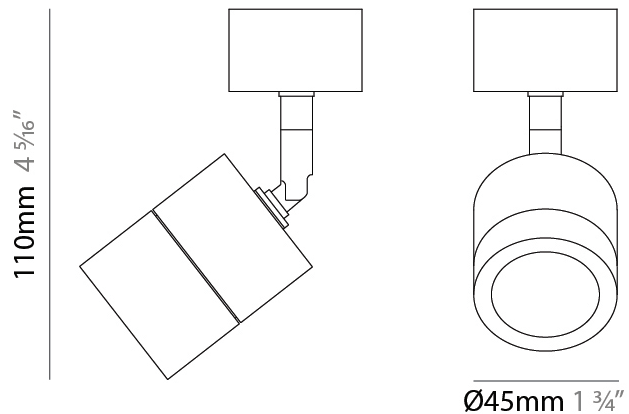

COMPACTO SURFACE

A7200020- -

base number   Color   Finish
Temperature   Options

1. To build a product code in our configurator select the specify button on the base model # product page
2. To build a manual product code on this datasheet choose from the options listed below in blue font and add the suffix to the base model #

GENERAL

Series: Compacto
Partner: Letroh
Division: Architectural
Installation: Surface
Product Type: Spots
Mounting Location: Ceiling
Light Distribution: Adjustable / Downlight

PHYSICAL

Aperture Sizes - Downlights: 1"
Shape: Cylinder
Diameter (mm): 45
Diameter (in): 1 3/4
Height (mm): 110
Height (in): 4 5/16
Weight (kg): 0.16
Fixture Finish: WHI / BLK
Fixture Material: Aluminum

ELECTRICAL

Lamp Type: LED (Zhaga Standard)
Input Wattage (W): 9
Dimming: Tri-Mode (Non-Dimming and Phase Dimming (120Vac only) and 0-10V Dimming)
Driver Included: No
Driver Location: Remote
Driver Type: Constant Current - Universal
Driver Class: Class 2
Input Voltage (V): 120 - 277
Constant Current (MA): 250

LED

Color Temperature (°K): 2700 / 3000
Max. Delivered Lumen (lm): 698 / 740
CRI: >97 CRI
Lamp Life (hrs): 50000

OPTICAL

Optic°: 20 and Honeycomb Lens included
Adjustability: Tilting and rotating

RATINGS AND CERTIFICATIONS

Certified By: Certified for North American Standards
IP rating: IP20

PROJECT
TYPE
SPECIFIER
QUANTITY
DATE