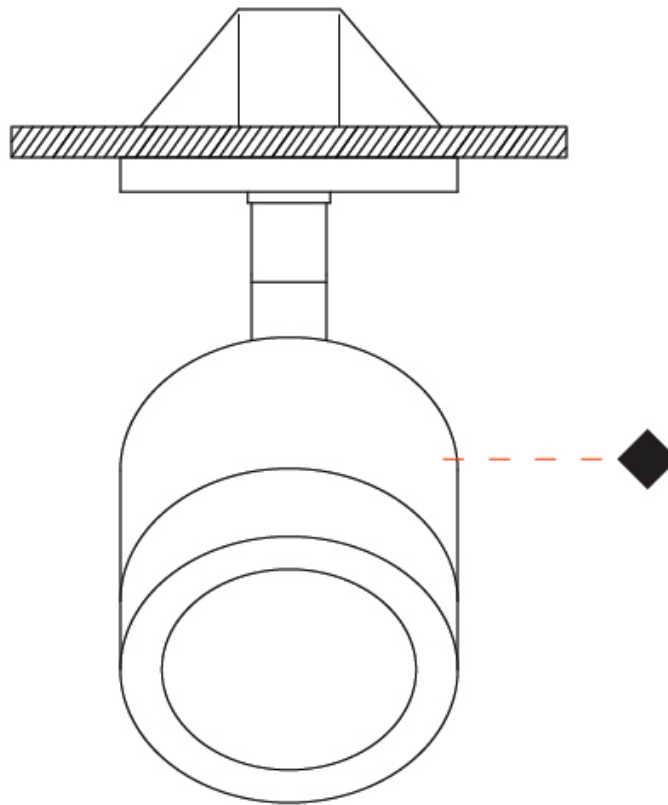

A7200018-

PROJECT _____

TYPE _____

SPECIFIER _____

QUANTITY _____

DATE _____

A