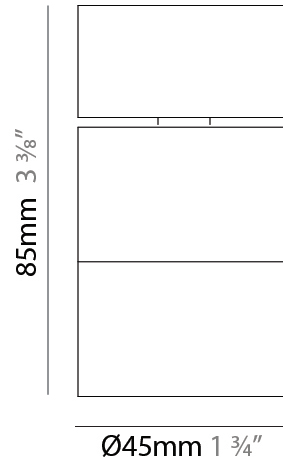

COMPACTO SURFACE

A7200022- -

base number   Color   Finish
Temperature   Options

1. To build a product code in our configurator select the specify button on the base model # product page
2. To build a manual product code on this datasheet choose from the options listed below in blue font and add the suffix to the base model #

GENERAL

Series: Compacto
Partner: Letroh
Division: Architectural
Installation: Surface
Product Type: Ceiling Surface
Mounting Location: Ceiling
Light Distribution: Downlight

PHYSICAL

Aperture Sizes - Downlights: 1"
Shape: Cylinder
Diameter (mm): 45
Diameter (in): 1 3/4
Height (mm): 85
Height (in): 3 3/8
Weight (kg): 0.17
Fixture Finish: WHI / BLK
Fixture Material: Aluminum

ELECTRICAL

Lamp Type: LED (Zhaga Standard)
Input Wattage (W): 9
Dimming: Tri-Mode (Non-Dimming and Phase Dimming (120Vac only) and 0-10V Dimming)
Driver Included: No
Driver Location: Remote
Driver Type: Constant Current - Universal
Driver Class: Class 2
Input Voltage (V): 120 - 277
Constant Current (MA): 250

LED

Color Temperature (°K): 2700 / 3000
Max. Delivered Lumen (lm): 698 / 740
CRI: >97 CRI
Lamp Life (hrs): 50000

OPTICAL

Optic°: 20 and Honeycomb Lens included

RATINGS AND CERTIFICATIONS

Certified By: Certified for North American Standards
IP rating: IP20

PROJECT
TYPE
SPECIFIER
QUANTITY
DATE