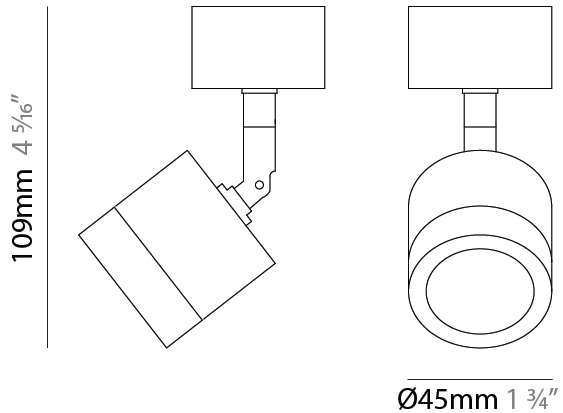

COMPACTO SURFACE

A7200019- -

base number   Color   Finish
Temperature   Options

PROJECT _____
TYPE _____
SPECIFIER _____
QUANTITY _____
DATE _____

1. To build a product code in our configurator select the specify button on the base model # product page
2. To build a manual product code on this datasheet choose from the options listed below in blue font and add the suffix to the base model #

GENERAL

Series: Compacto
Partner: Letroh
Division: Architectural
Installation: Surface
Product Type: Spots
Mounting Location: Ceiling
Light Distribution: Adjustable / Downlight

PHYSICAL

Aperture Sizes - Downlights: 1"
Shape: Cylinder
Diameter (mm): 45
Diameter (in): 1 3/4
Height (mm): 109
Height (in): 4 5/16
Weight (kg): 0.14
Fixture Finish: WHI / BLK
Fixture Material: Aluminum

ELECTRICAL

Lamp Type: LED (Zhaga Standard)
Input Wattage (W): 9
Dimming: Tri-Mode (Non-Dimming and Phase Dimming (120Vac only) and 0-10V Dimming)
Driver Included: No
Driver Location: Remote
Driver Type: Constant Current - Universal
Driver Class: Class 2
Input Voltage (V): 120 - 277
Constant Current (MA): 250

LED

Color Temperature (°K): 2700 / 3000
Max. Delivered Lumen (lm): 728 / 770
CRI: >97 CRI
Lamp Life (hrs): 50000

OPTICAL

Optic°: 20 / 40 / 60
Adjustability: Tilting and rotating

RATINGS AND CERTIFICATIONS

Certified By: Certified for North American Standards
IP rating: IP20