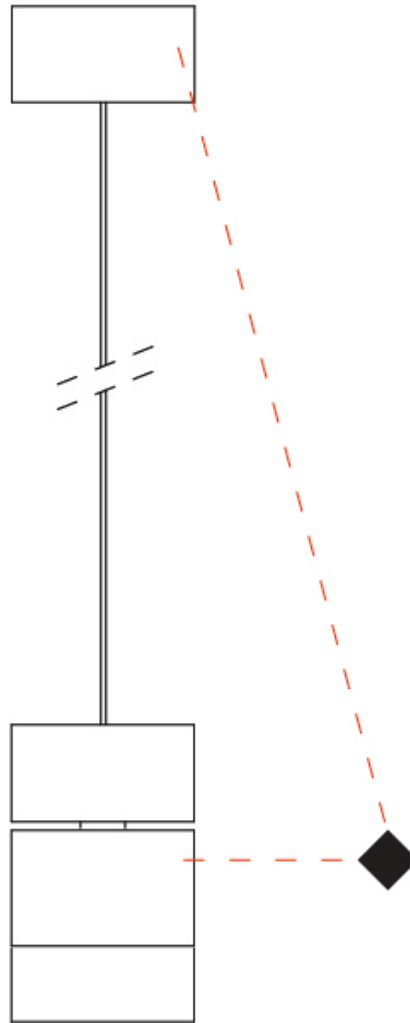

A7100003-

PROJECT
TYPE
SPECIFIER
QUANTITY
DATE

A