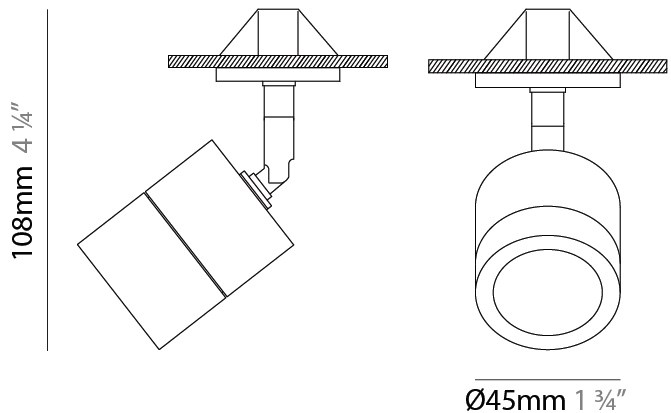

COMPACTO SURFACE

A7200018- -

base number   Color   Finish
Temperature   Options

1. To build a product code in our configurator select the specify button on the base model # product page
2. To build a manual product code on this datasheet choose from the options listed below in blue font and add the suffix to the base model #

GENERAL

Series: Compacto
Partner: Letroh
Division: Architectural
Installation: Surface
Product Type: Spots
Mounting Location: Ceiling
Light Distribution: Adjustable / Downlight

PHYSICAL

Aperture Sizes - Downlights: 1"
Shape: Cylinder
Diameter (mm): 45
Diameter (in): 1 ¾
Height (mm): 108
Height (in): 4 ¼
Weight (kg): 0.17
Fixture Finish: WHI / BLK
Fixture Material: Aluminum

ELECTRICAL

Lamp Type: LED (Zhaga Standard)
Input Wattage (W): 9
Dimming: Tri-Mode (Non-Dimming and Phase Dimming (120Vac only) and 0-10V Dimming)
Driver Included: No
Driver Location: Remote
Driver Type: Constant Current - Universal
Driver Class: Class 2
Input Voltage (V): 120 - 277
Constant Current (MA): 250

LED

Color Temperature (°K): 2700 / 3000
Max. Delivered Lumen (lm): 698 / 740
CRI: >97 CRI
Lamp Life (hrs): 50000

OPTICAL

Optic°: 20 and Honeycomb Lens included
Adjustability: Tilting and rotating

RATINGS AND CERTIFICATIONS

Certified By: Certified for North American Standards
IP rating: IP20

PROJECT _____
TYPE _____
SPECIFIER _____
QUANTITY _____
DATE _____